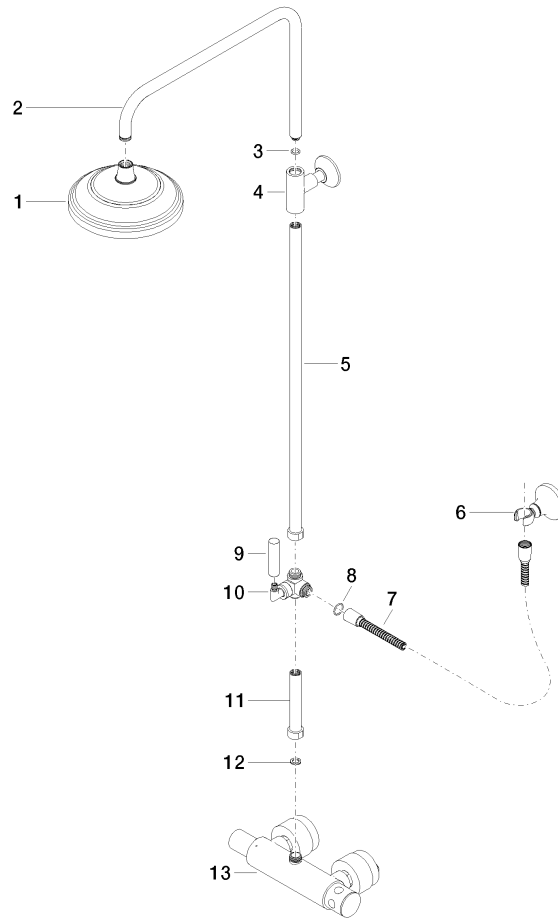

ST 050 304 6360

- shower with fixed riser projection 420mm
- rain shower Ø 200 mm
- rain shower with anti-scale system
- max. rainshower flow 14 l/min
- Function from: 8 l/min
- rotary diverter for fixed-riser shower/hand shower
- height of fittings up to rain shower (bottom edge) 985mm
- height of fittings up to top edge of elbow 1160mm
- two-part push-on rosette Ø 65 mm
- rosette for shower holder Ø 65mm
- rosette for wall mounting Ø 60mm
- gauge 150 mm - 13 mm
- metal shower hose 1250mm with integrated anti-twist protection
- 1/2" connection
- Pipe diameter 20 mm

## MADISON Showerpipe with shower thermostat - Platinum

---

MADISON

ST 050 304 6360

ST 050 304 6360

Parts for other finishes can be found here: [Chrome](#)

### Spare parts list

No.	Item Number	Name	Quantity used	Delivery time
1	04 12 05 038 01-08	shower	1	60
2	04 28 22 101 20-08	spout	1	40
3	90 14 10 011 00 90	seal	1	2
4	90 17 11 037 01-08	holder	1	-
Spare part can no longer be ordered, please order the replacement item				
5	90 28 22 104 00-08	pipe	1	-
Spare part can no longer be ordered, please order the replacement item				
6	90 17 09 045 01-08	diverter	1	40
7	09 30 30 064-08	screw	1	40
8	09 18 20 011-08	base	1	40
9	09 28 22 013 90	pipe	1	2
10	11 170 370-08	MADISON Lever insert - Platinum	1	40
11	09 30 30 062-08	screw	1	40
12	09 14 10 122 90	seal	1	2
13	28 104 970-08	Metal shower hose 1/2" x 1/2" x 1250 mm - Platinum	1	40
14	28 050 410-08	holder	1	60
15	90 28 22 103 00-08	pipe	1	-
Spare part can no longer be ordered, please order the replacement item				
16	90 14 20 002 00 90	seal	1	2
17	04 17 01 044 01-08	fitting	1	40