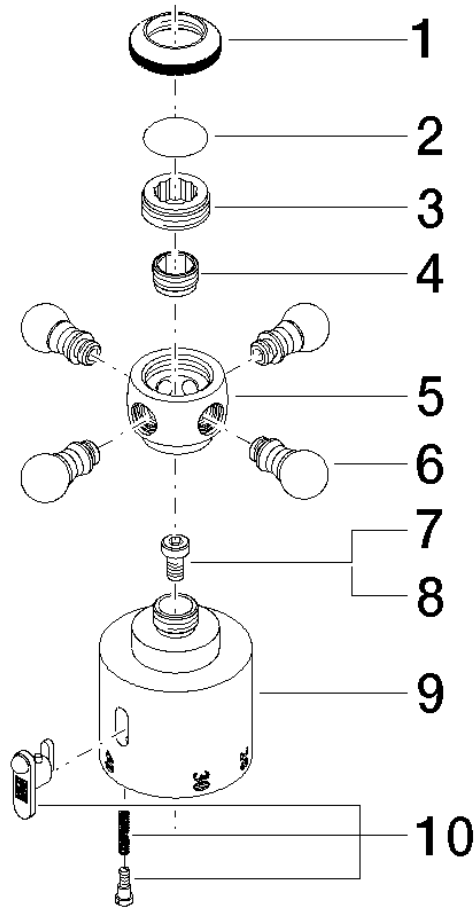

ST 050 304 6360

Parts for other finishes can be found here: [Chrome](#)

Spare parts list

No.	Item Number	Name	Quantity used	Delivery time
1	09 20 36 005-08	handle	1	40
2	09 26 01 016 90	accessories	1	2
3	09 20 83 006 90	handle	1	2
4	09 24 03 119 90	nipple	1	2
6	09 20 36 004-08	handle	4	40
7	90 30 30 027 00 90	screw	1	2
8	09 30 33 004 90	screw	1	2
10	90 21 33 020 00 90	handle	1	2