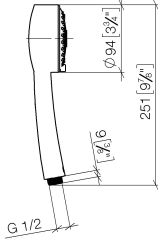

ST 050 304 6360

- shower with fixed riser projection 420mm
- Rain shower: PURE RAIN, max. flow rate 14 l/min (at 3 bar)
- Function from: 8 l/min
- rain shower Ø 200 mm
- rain shower with anti-scale system
- Hand shower: Three or five settings: COMPACT RAIN, COMPACT SOFT FLOW, COMPACT AQUAPRESSURE FLOW, max. flow rate 9 l/min (at 3 bar)
- spray head Ø 95mm
- rotary diverter for fixed-riser shower/hand shower
- height of fittings up to rain shower (bottom edge) 985mm
- height of fittings up to top edge of elbow 1160mm
- two-part push-on rosette Ø 65 mm
- rosette for shower holder Ø 65mm
- rosette for wall mounting Ø 60mm
- gauge 150 mm - 13 mm
- metal shower hose 1250mm with integrated anti-twist protection
- 1/2" connection
- Pipe diameter 20 mm

No.	Item Number	Name	Quantity used	Delivery time
1	09 20 36 005-08	handle	1	40
2	09 26 01 016 90	accessories	1	2
3	09 20 83 006 90	handle	1	2
4	09 24 03 119 90	nipple	1	2
6	09 20 36 004-08	handle	4	40
7	90 30 30 027 00 90	screw	1	2
8	09 30 33 004 90	screw	1	2
10	90 21 33 020 00 90	handle	1	2

## MADISON Showerpipe with shower thermostat - Platinum

---

MADISON

ST 050 304 6360

ST 050 304 6360

mm [inches]

Flow rate chart

Certificates

ST 050 304 6360

- shower with fixed riser projection 420mm
- rain shower Ø 200 mm
- rain shower with anti-scale system
- max. rainshower flow 14 l/min
- Function from: 8 l/min
- rotary diverter for fixed-riser shower/hand shower
- height of fittings up to rain shower (bottom edge) 985mm
- height of fittings up to top edge of elbow 1160mm
- two-part push-on rosette Ø 65 mm
- rosette for shower holder Ø 65mm
- rosette for wall mounting Ø 60mm
- gauge 150 mm - 13 mm
- metal shower hose 1250mm with integrated anti-twist protection
- 1/2" connection
- Pipe diameter 20 mm