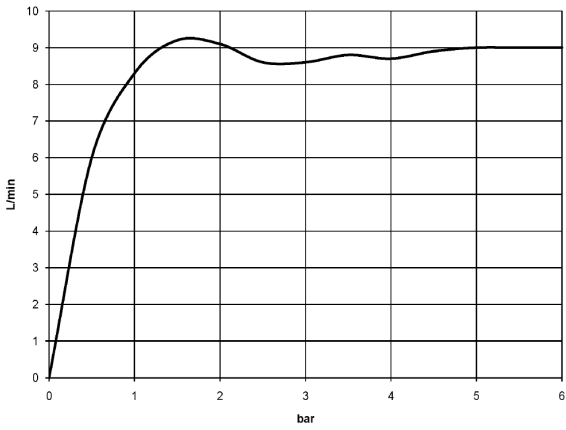

## MADISON Showerpipe with shower thermostat - Platinum

---

MADISON

ST 050 304 6360

ST 050 304 6360

mm [inches]

Flow rate chart

Certificates